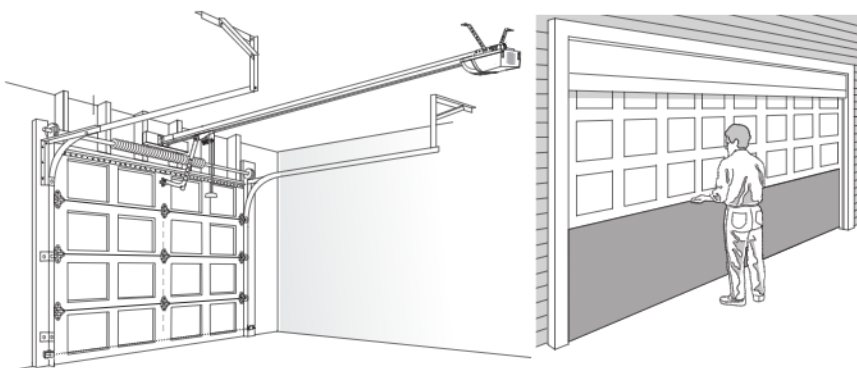

TYPICAL INSTALLATION - SECTIONAL DOORS

- Maximum lifting under spring tensions 20 kg
- Suitable for steel and timber spring balanced doors
- Door height: 2.4m Door width: 5.5m Total door area: 13.5m²
- Single dwelling, max door weight up to 90 kg